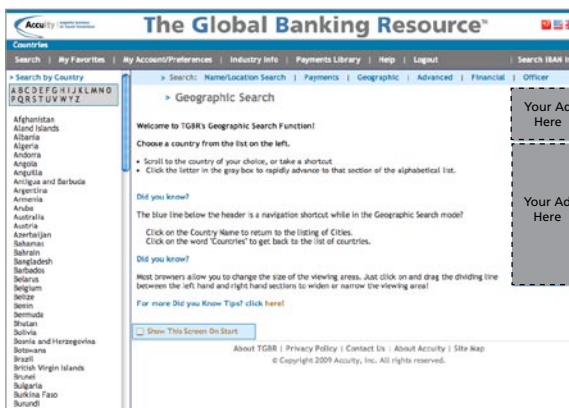

Geographic Sponsorship

Promote sales growth in targeted countries and states. This package includes placement on the main geographic search page and sponsorship of the countries and states of your choice.

For all sponsorships, the following ad sizes are available:
Button Ad – 120 x 90 pixels
Half-Skyscraper Ad – 120 x 240 pixels

For More Information

To learn more about Accuity's solutions, visit www.AccuitySolutions.com or call +1 847 676 9600 or +44 20 7014 3480 International.