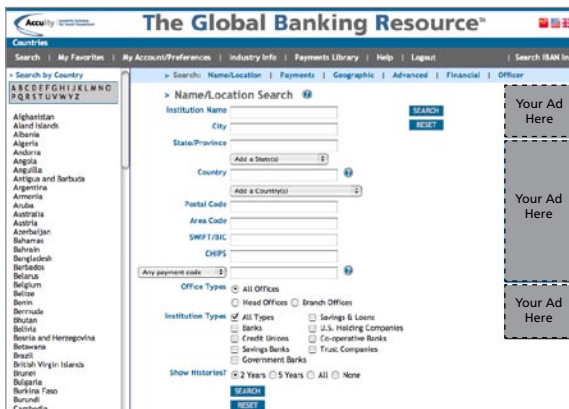

## Gateway Sponsorship

The Gateway package enables you to reach our subscribers as they enter and exit the site. You'll gain the greatest exposure to our subscribers as they view your ad even before they log in. Additionally, visitors to the home page will see your ad. This package includes the home page, exit pages, help page and tip-of-the-day page.